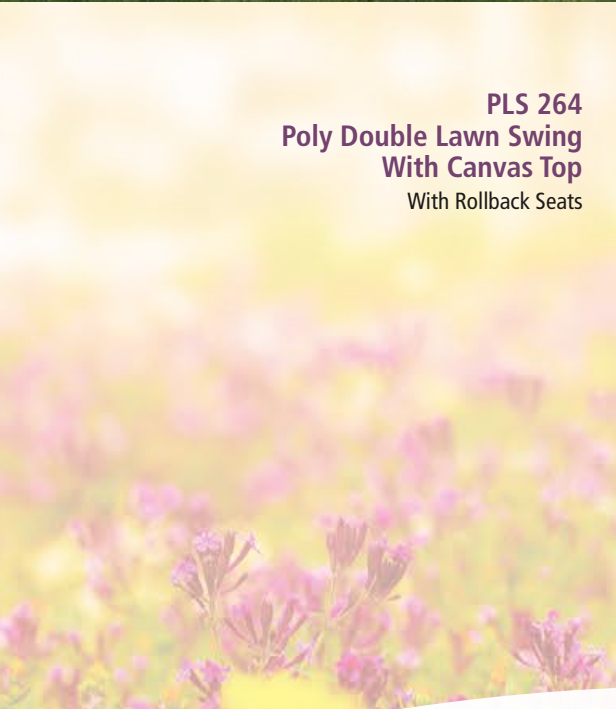

PLS 264
Poly Double Lawn Swing
With Canvas Top
With Rollback Seats