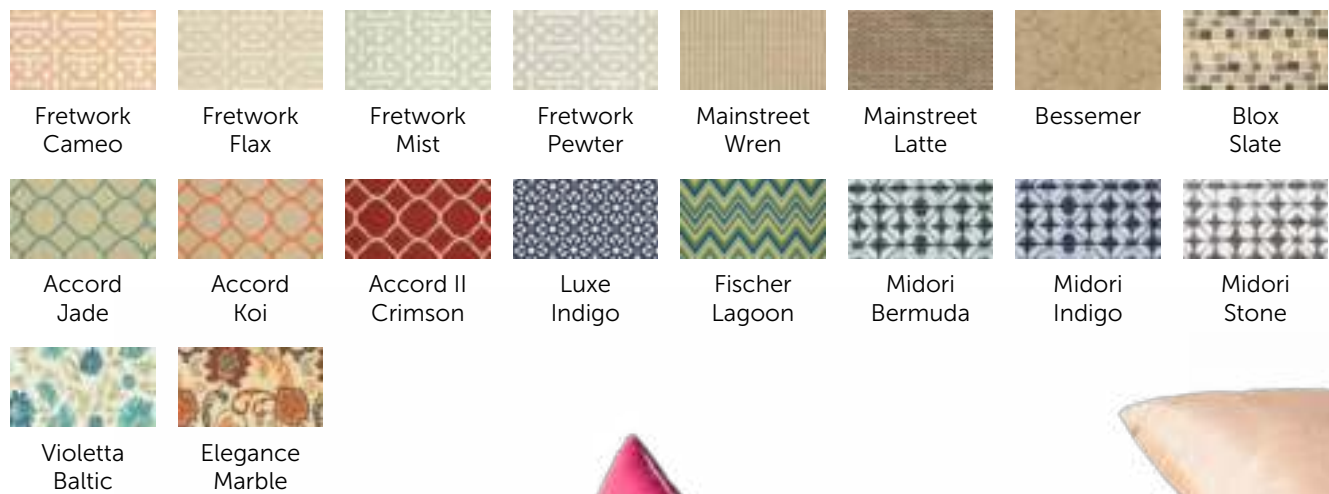

D Fabrics

Sunbrella® is a registered trademark of Glen Raven, Inc.