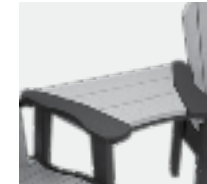

PI-Ne
Neck Pillows
pg 35

PI-Cy
Cylinder Cushions
20" w x 8" h
pg 49, 55

PI-13x13 **13" x 13" Pillow**
PI-18x18 **18" x 18" Pillow**
pg 49, 55

ACCESSORIES

SE-At
SeaAira Table Attachment
pg 35

GR-At
Great Bay Table Attachment
pg 81, 85, 89