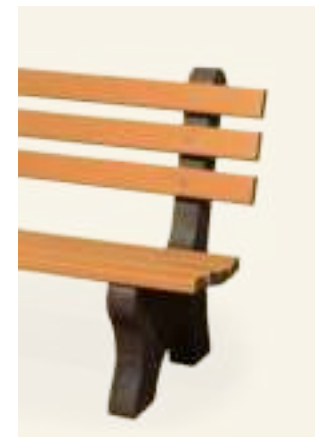

Grey

Natural
Legs

Park Benches

Custom engraving is available
for all poly and wood products.

Concrete Legs in 3 Colors

Espresso