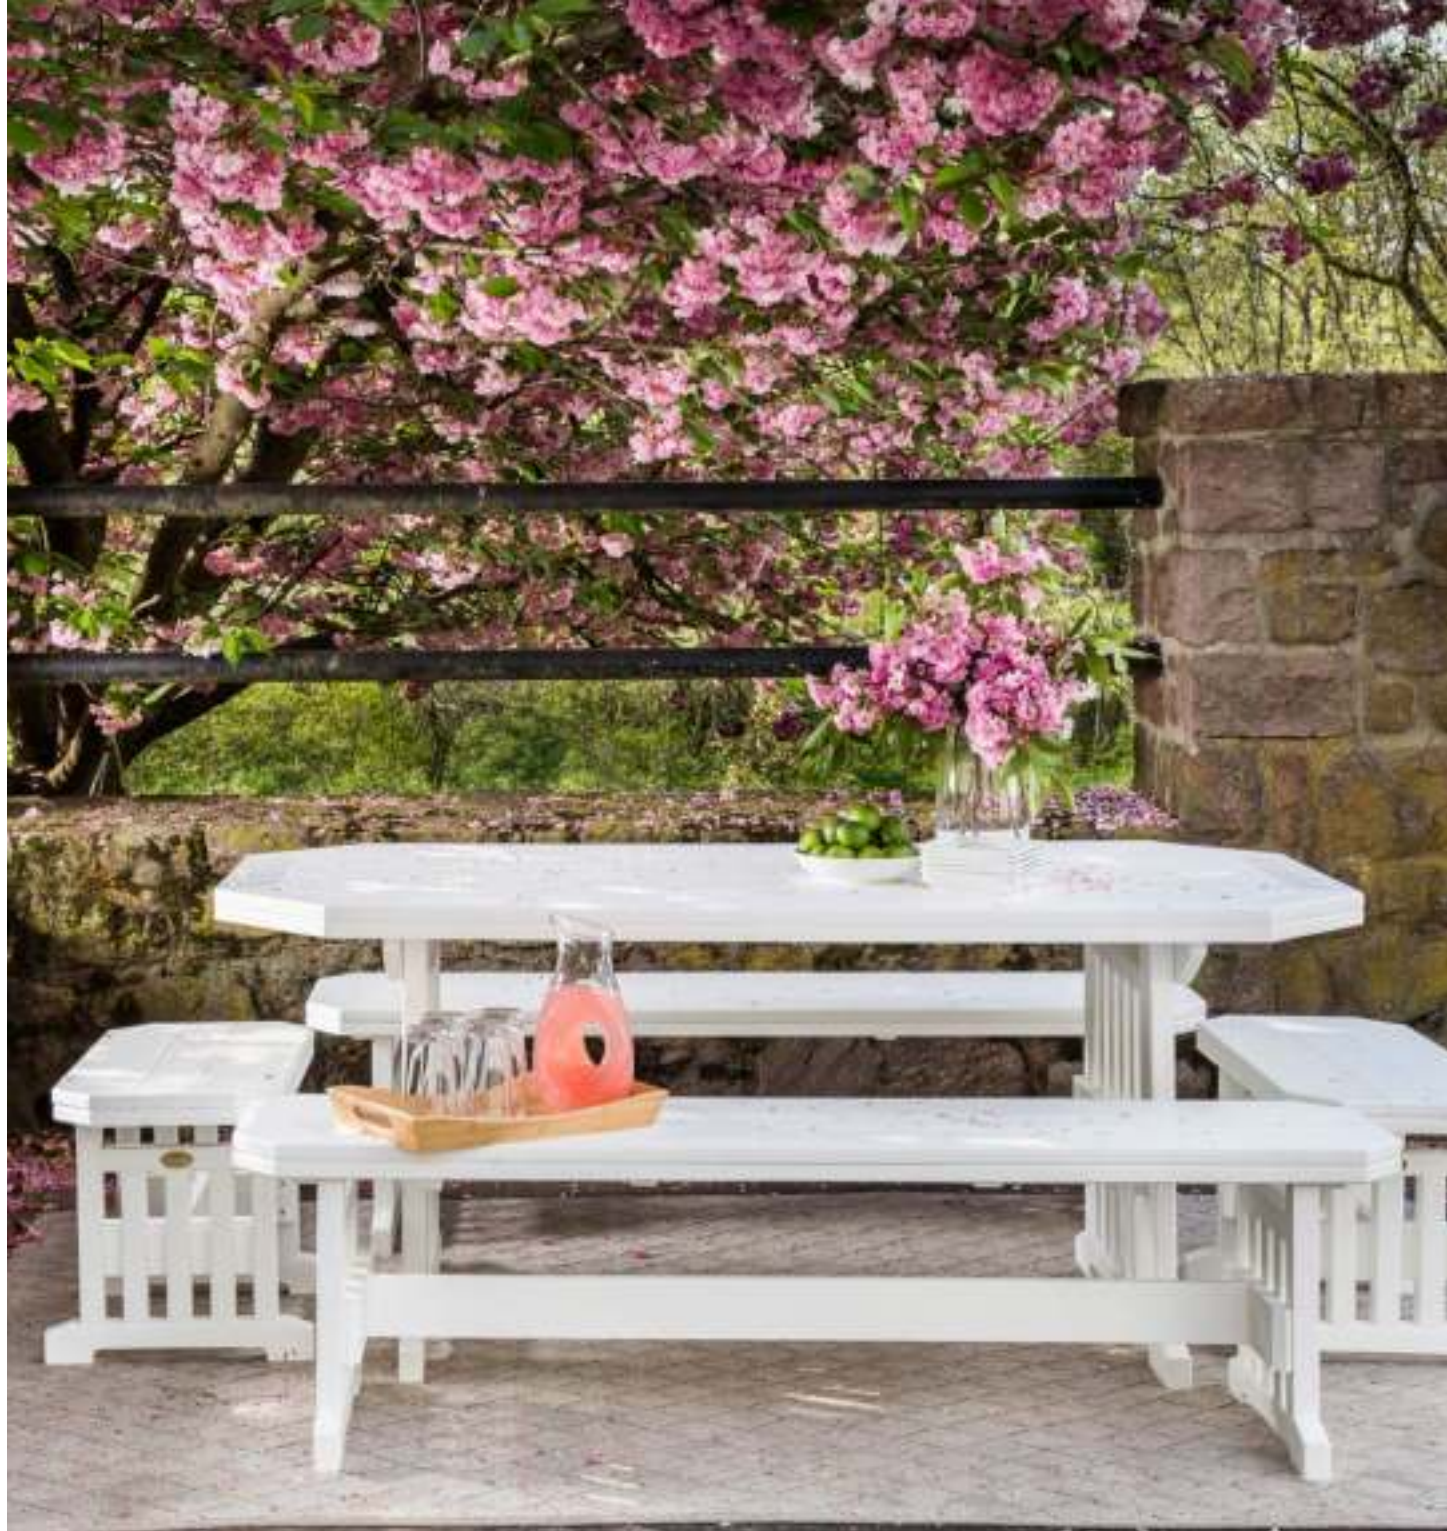

White

Mission Tables with Border

- MI-TaB-35x48 35" x 48" Mission Table with Border
- MI-TaB-35x60 35" x 60" Mission Table with Border
- MI-TaB-35x72 35" x 72" Mission Table with Border
- MI-TaB-35x96 35" x 96" Mission Table with Border
- MI-TaB-46x48 46" x 48" Mission Table with Border
- MI-TaB-46x60 46" x 60" Mission Table with Border
- MI-TaB-46x72 46" x 72" Mission Table with Border
- MI-TaB-46x96 46" x 96" Mission Table with Border