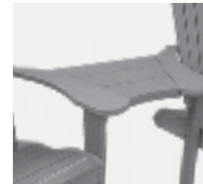

PI-Ne
Neck Pillows
pg 35

PI-Cy
Cylinder Cushions
20" w x 8" h
pg 49, 55

PI-13x13 **13" x 13" Pillow**
PI-18x18 **18" x 18" Pillow**
pg 49, 55

ACCESSORIES

SE-At
SeaAira Table Attachment
pg 35

GR-At
Great Bay Table Attachment
pg 81, 85, 89