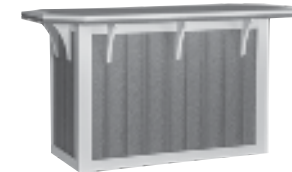

SU-Ba
SummerSide Bar - 39" h
48", 60", 72", 96" w x 35" d
pg 67